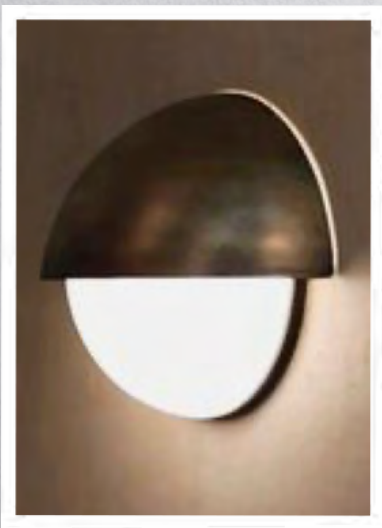

MCLVAINE CONTRACT

LIGHTING

M CILVAINE
CONTRACT

Customization is
the cornerstone
of our lighting
program.

Floor Lamps

Floor Lamps

Guest Room Reading Lights

Select Your Size and Finish