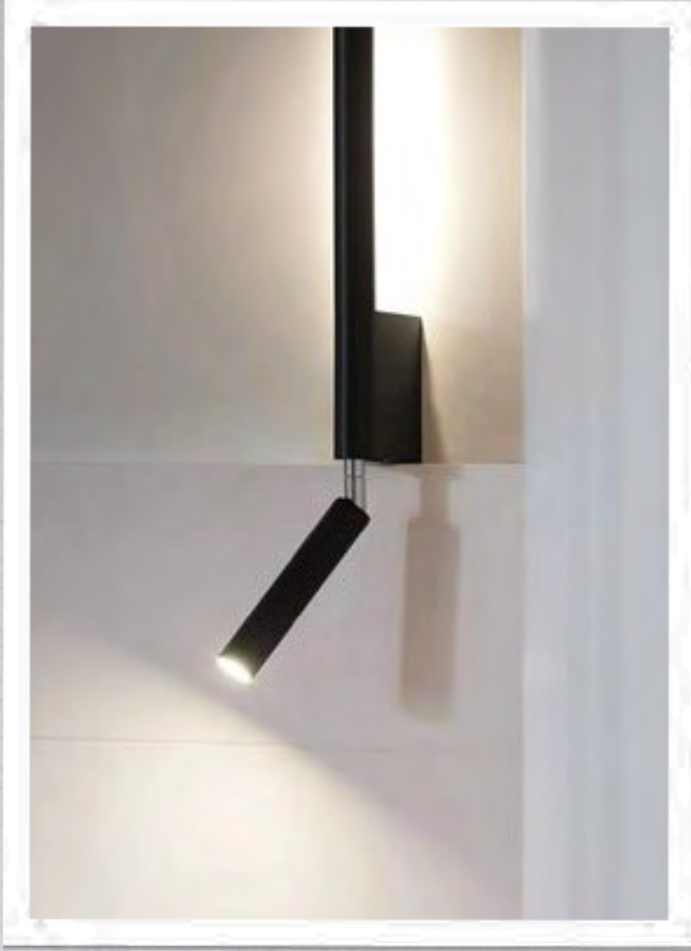

MCLVAINE CONTRACT

LIGHTING

M CILVAINE
CONTRACT

Customization is
the cornerstone
of our lighting
program.

Floor Lamps

Floor Lamps

Guest Room Reading Lights

Select Your Size and Finish