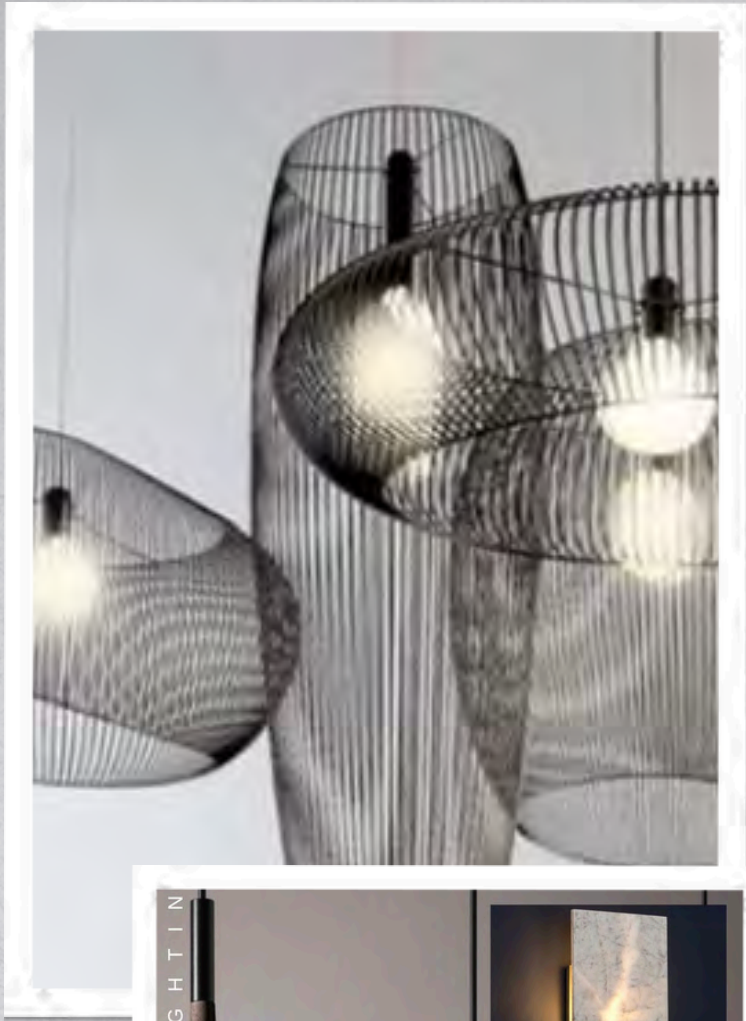

LIGHTING

M CILVAINE
CONTRACT