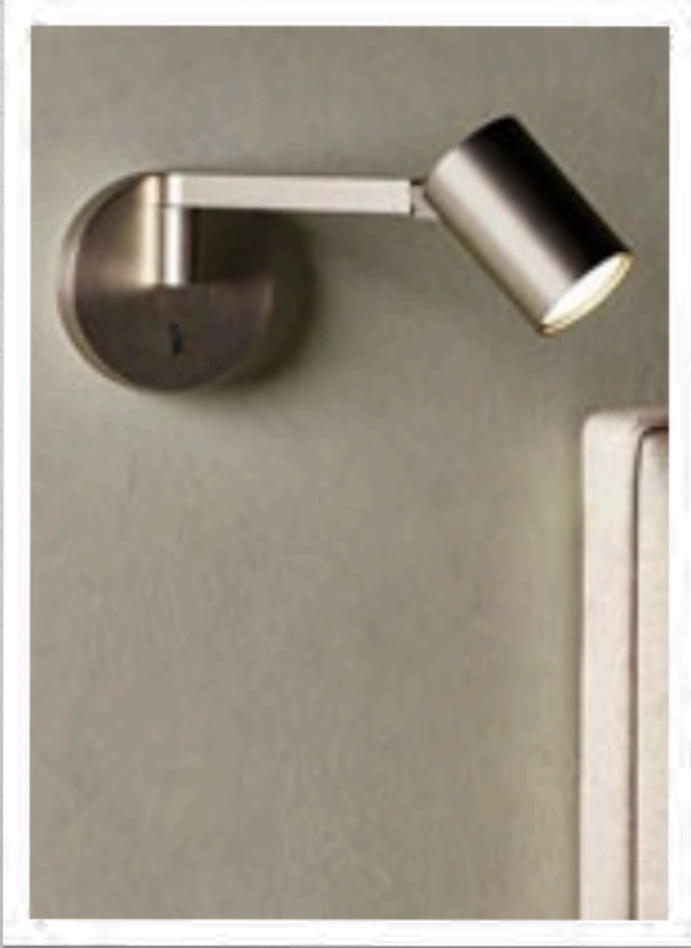

MCLVAINE CONTRACT

LIGHTING

M CILVAINE
CONTRACT

Customization is
the cornerstone
of our lighting
program.

Floor Lamps

Floor Lamps

Guest Room Reading Lights

Select Your Size and Finish