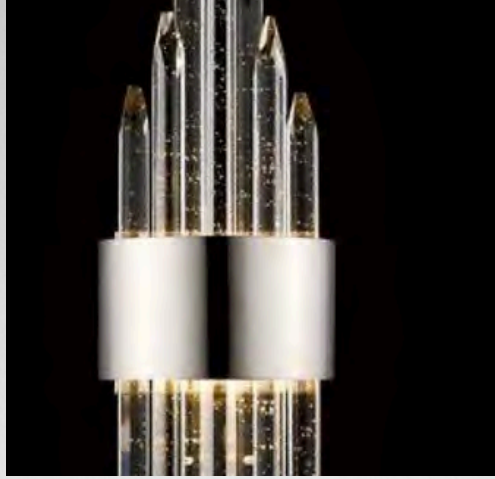

CUSTOM LIGHTING

MICILVAINE CONTRACT

Custom Guide

LIGHTING

Types of Fixtures

Sconces / Ceiling Mounts /
Pendants / Large Public
Areas / Vanity Lights /
Guestroom Freestanding
Fixtures

Leadtimes / Pricing / Shop Drawings