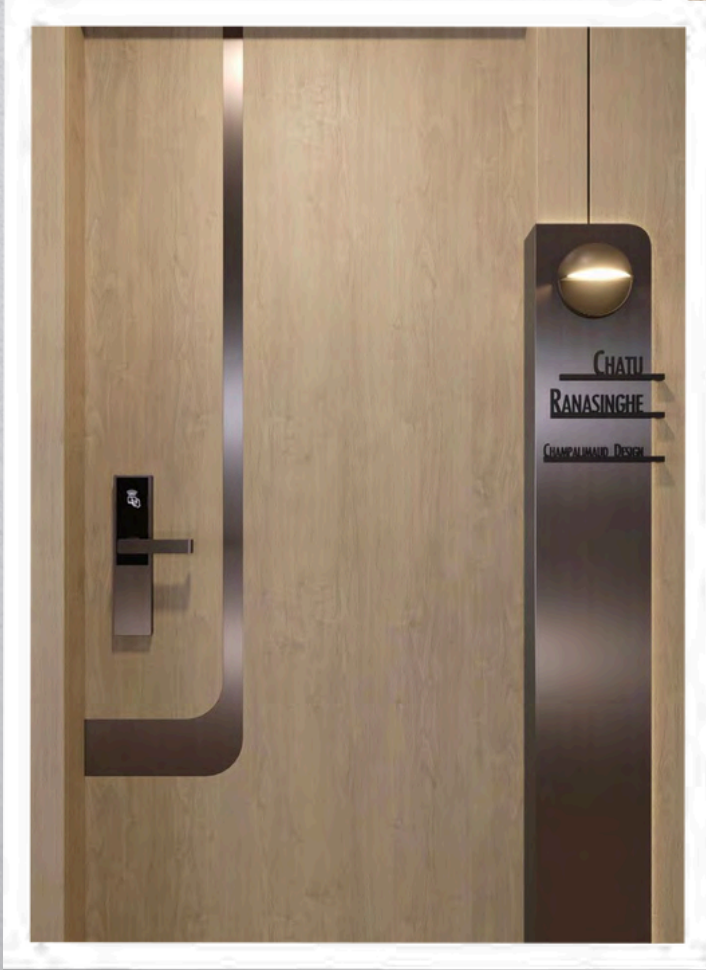

MCLVAINE CONTRACT

LIGHTING

M CILVAINE
CONTRACT

Customization is
the cornerstone
of our lighting
program.

Floor Lamps

Floor Lamps

Guest Room Reading Lights

Select Your Size and Finish