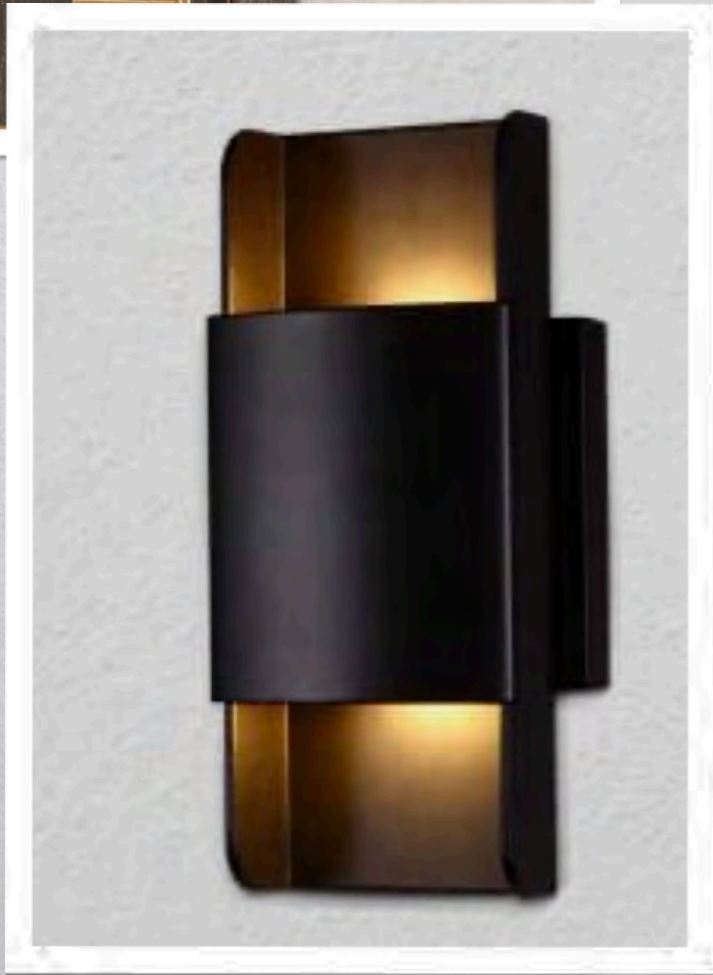

MCLVAINE CONTRACT

LIGHTING

M CILVAINE
CONTRACT

Customization is
the cornerstone
of our lighting
program.

Floor Lamps

Floor Lamps

Guest Room Reading Lights

Select Your Size and Finish