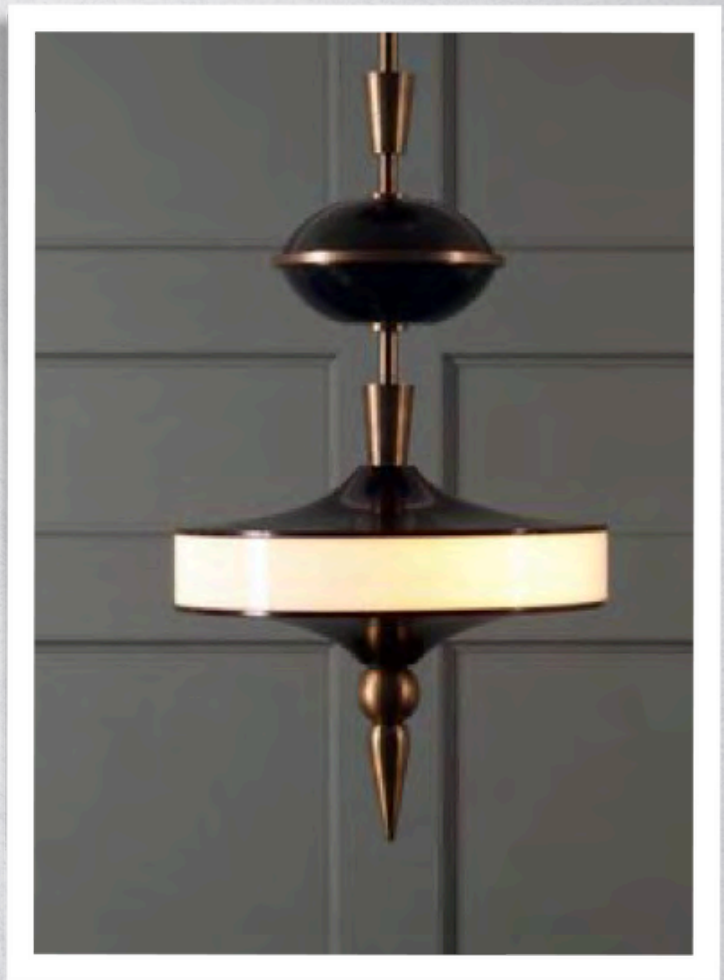

MCLVAINE CONTRACT

LIGHTING

M CILVAINE
CONTRACT

Customization is
the cornerstone
of our lighting
program.

Floor Lamps

Floor Lamps

Guest Room Reading Lights

Select Your Size and Finish