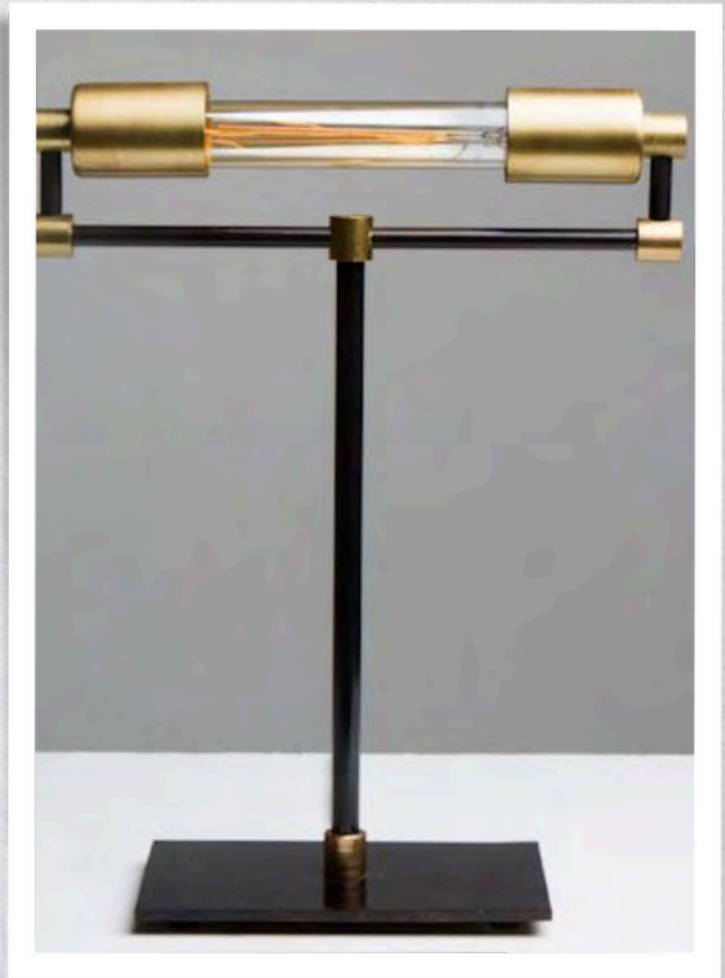

MCLVAINE CONTRACT

LIGHTING

M CILVAINE
CONTRACT

Customization is
the cornerstone
of our lighting
program.

Floor Lamps

Floor Lamps

Guest Room Reading Lights

Select Your Size and Finish