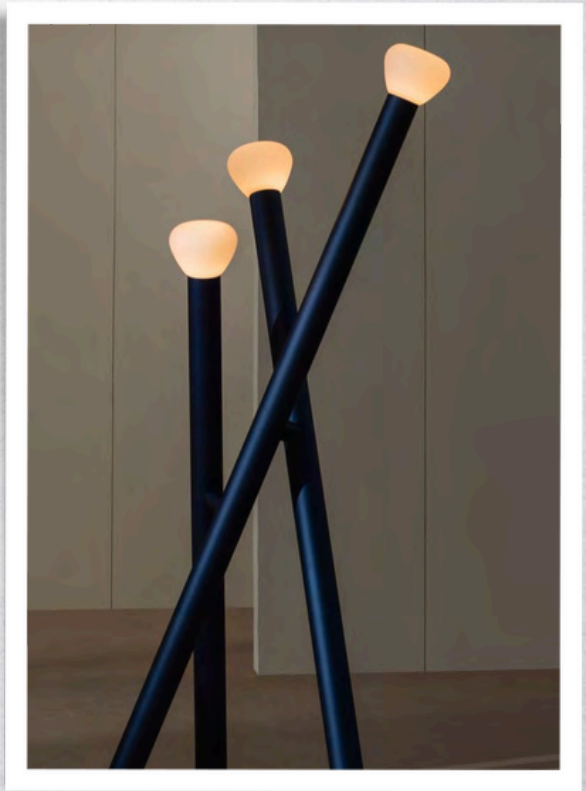

MCLVAINE CONTRACT

LIGHTING

M CILVAINE
CONTRACT

Customization is
the cornerstone
of our lighting
program.

Floor Lamps

Floor Lamps

Guest Room Reading Lights

Select Your Size and Finish