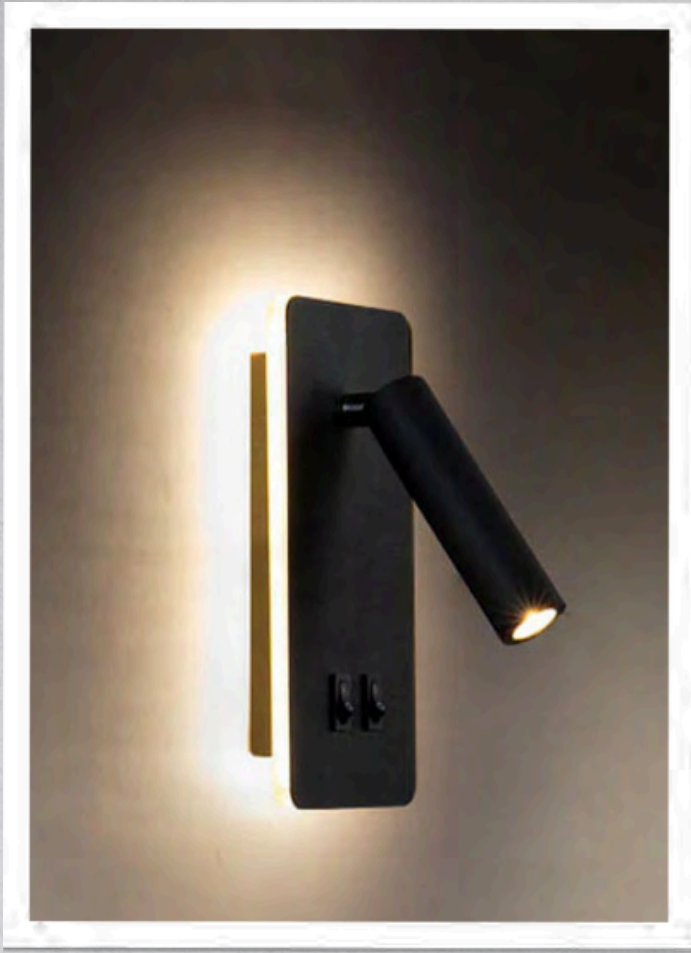

MCLVAINE CONTRACT

LIGHTING

M CILVAINE
CONTRACT

Customization is
the cornerstone
of our lighting
program.

Floor Lamps

Floor Lamps

Guest Room Reading Lights

Select Your Size and Finish