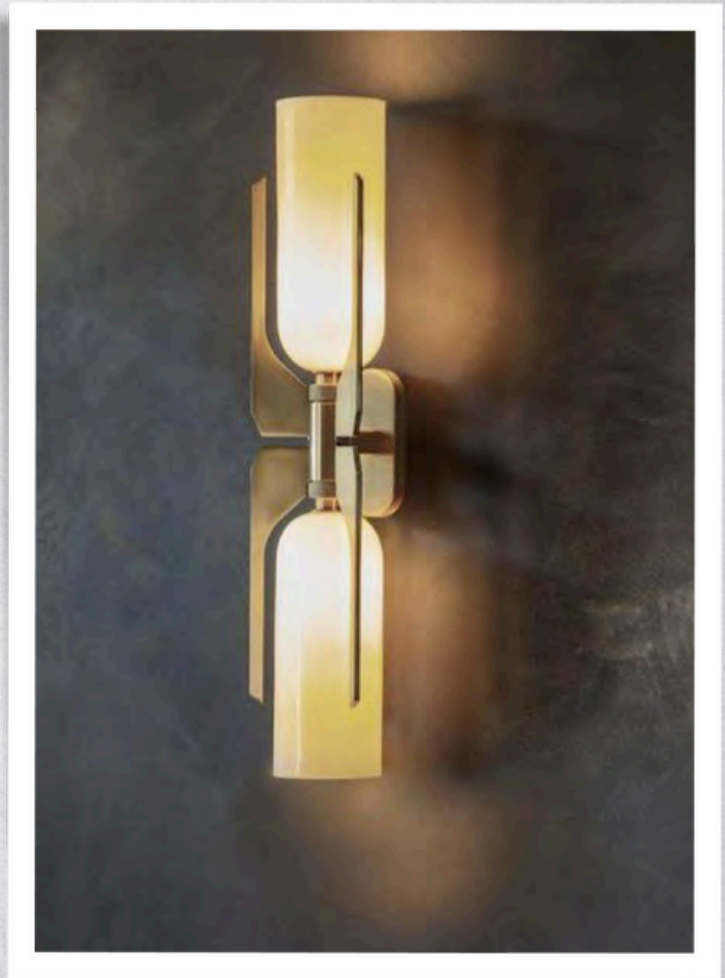

MCLVAINE CONTRACT

LIGHTING

M CILVAINE
CONTRACT

Customization is
the cornerstone
of our lighting
program.

Floor Lamps

Floor Lamps

Guest Room Reading Lights

Select Your Size and Finish