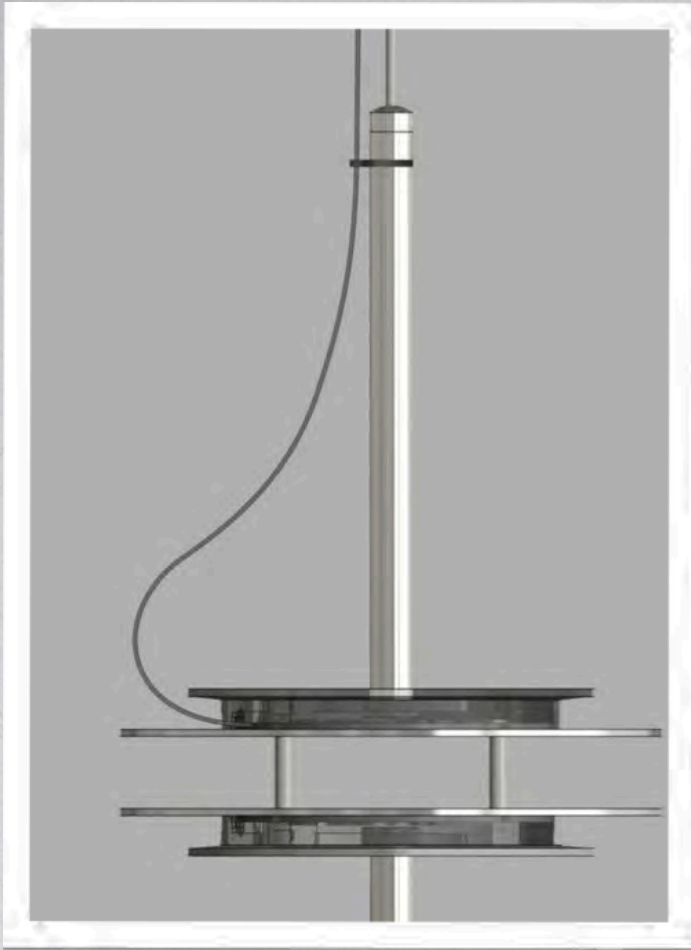

MCLVAINE CONTRACT

LIGHTING

M CILVAINE
CONTRACT

Customization is
the cornerstone
of our lighting
program.

Floor Lamps

Floor Lamps

Guest Room Reading Lights

Select Your Size and Finish