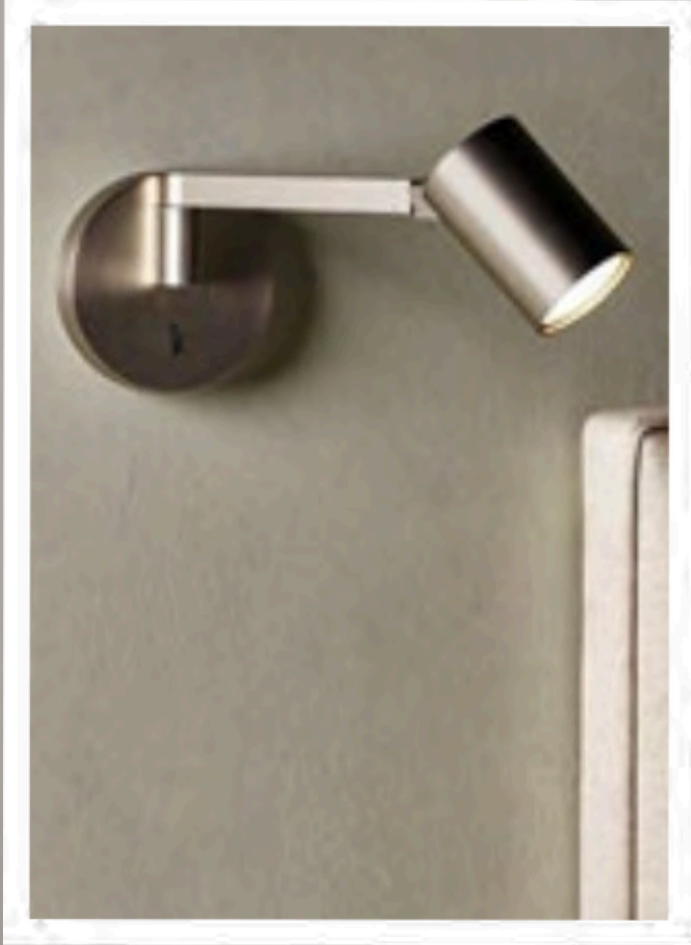

MCLVAINE CONTRACT

LIGHTING

M CILVAINE
CONTRACT

Customization is
the cornerstone
of our lighting
program.

Floor Lamps

Floor Lamps

Guest Room Reading Lights

Select Your Size and Finish