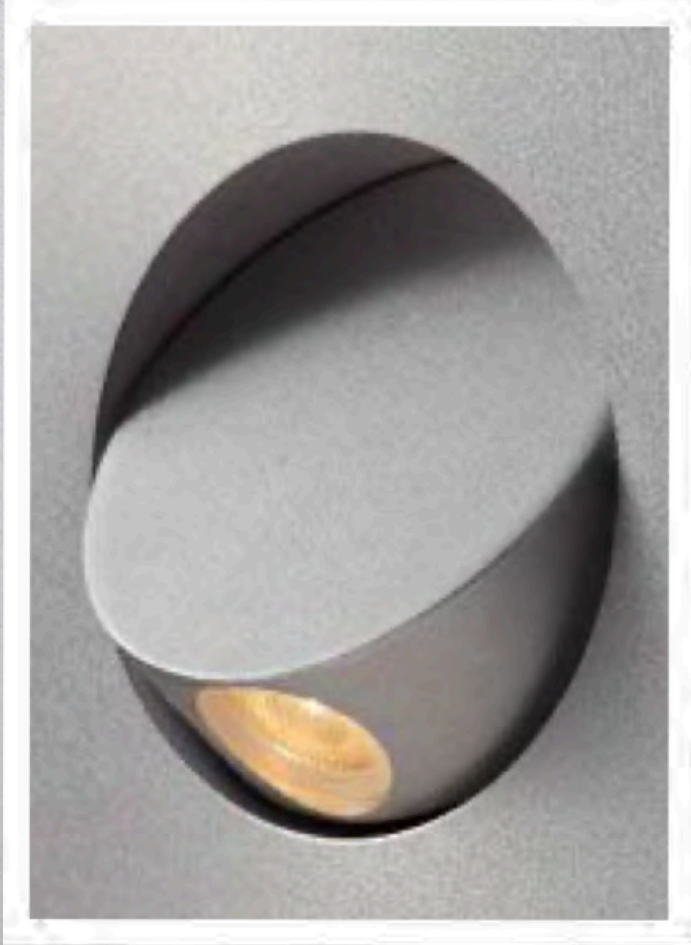

MCLVAINE CONTRACT

LIGHTING

M CILVAINE
CONTRACT

Customization is
the cornerstone
of our lighting
program.

Floor Lamps

Floor Lamps

Guest Room Reading Lights

Select Your Size and Finish