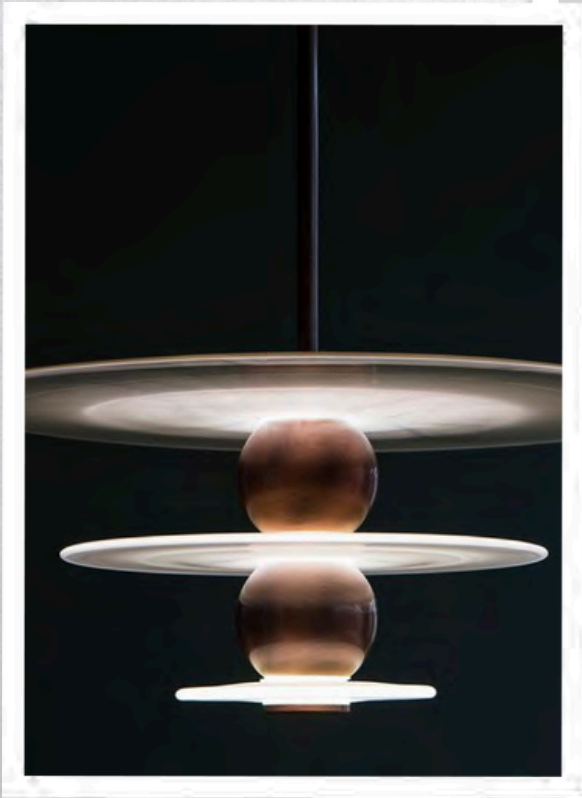

MCLVAINE CONTRACT

LIGHTING

M CILVAINE
CONTRACT

Customization is
the cornerstone
of our lighting
program.

Floor Lamps

Floor Lamps

Guest Room Reading Lights

Select Your Size and Finish