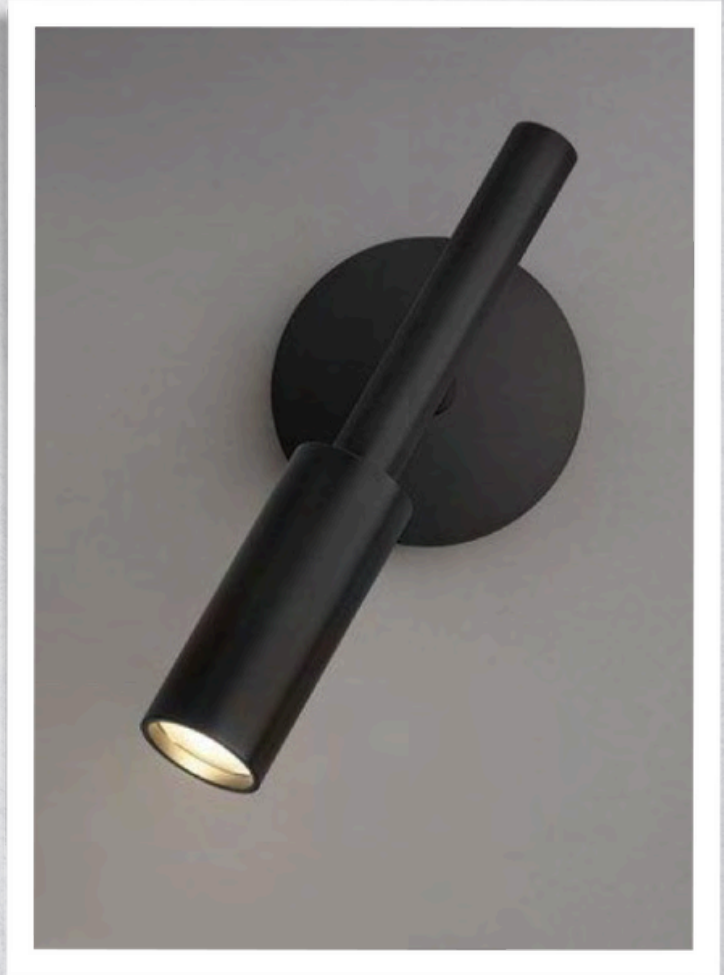

MCLVAINE CONTRACT

LIGHTING

M CILVAINE
CONTRACT

Customization is
the cornerstone
of our lighting
program.

Floor Lamps

Floor Lamps

Guest Room Reading Lights

Select Your Size and Finish