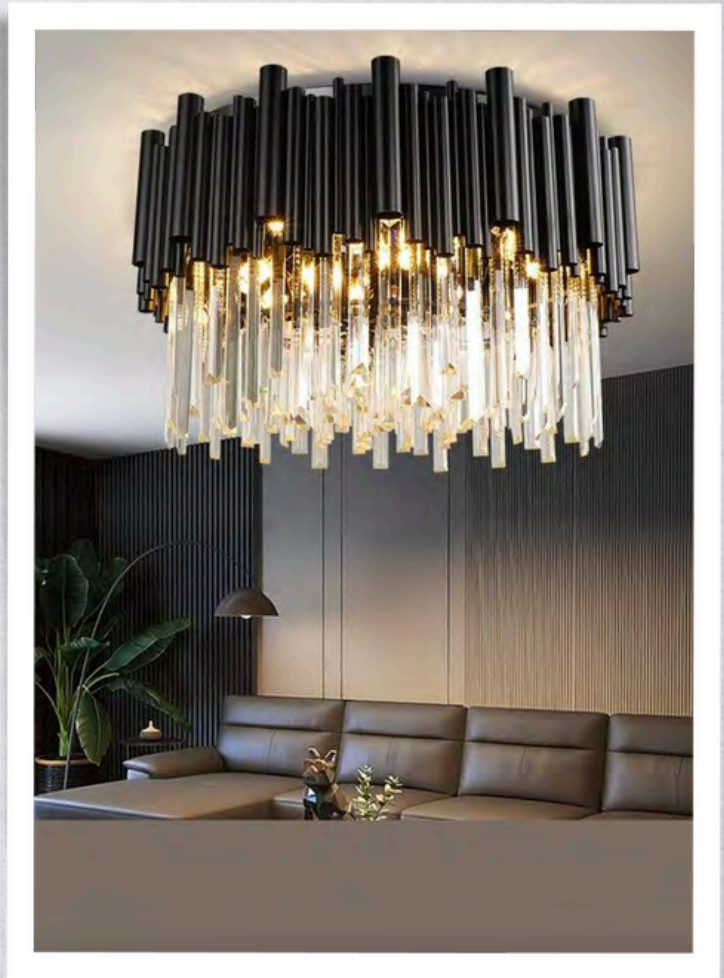

MCLVAINE CONTRACT

LIGHTING

M CILVAINE
CONTRACT

Customization is
the cornerstone
of our lighting
program.

Floor Lamps

Floor Lamps

Guest Room Reading Lights

Select Your Size and Finish