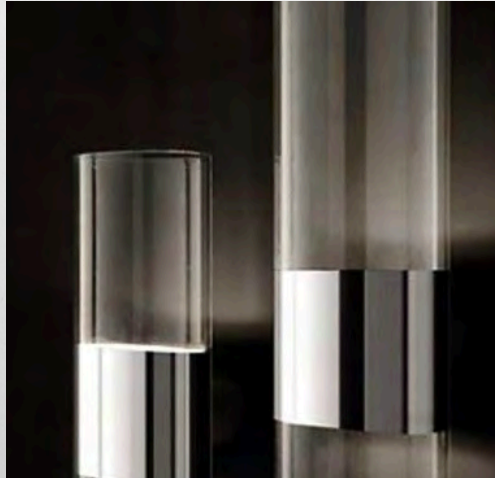

CUSTOM LIGHTING

MICILVAINE CONTRACT

Custom Guide

LIGHTING

Types of Fixtures

Sconces / Ceiling Mounts /
Pendants / Large Public
Areas / Vanity Lights /
Guestroom Freestanding
Fixtures

Leadtimes / Pricing / Shop Drawings