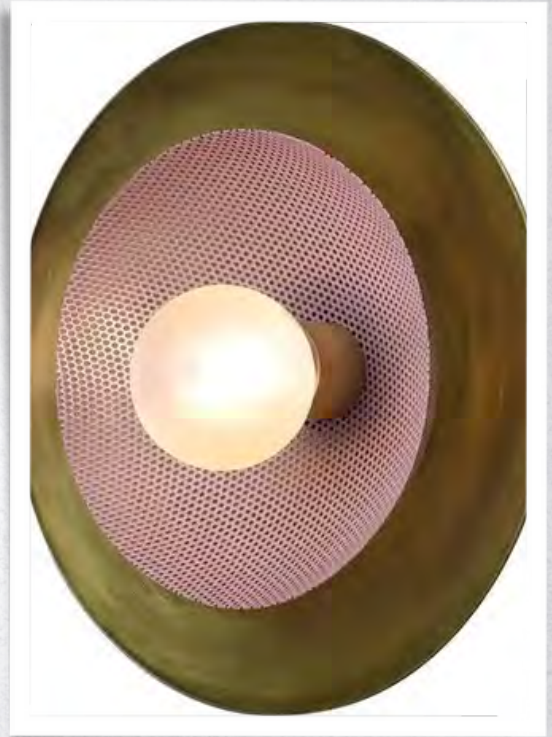

MCLVAINE CONTRACT

LIGHTING

M CILVAINE
CONTRACT

Customization is
the cornerstone
of our lighting
program.

Floor Lamps

Floor Lamps

Guest Room Reading Lights

Select Your Size and Finish